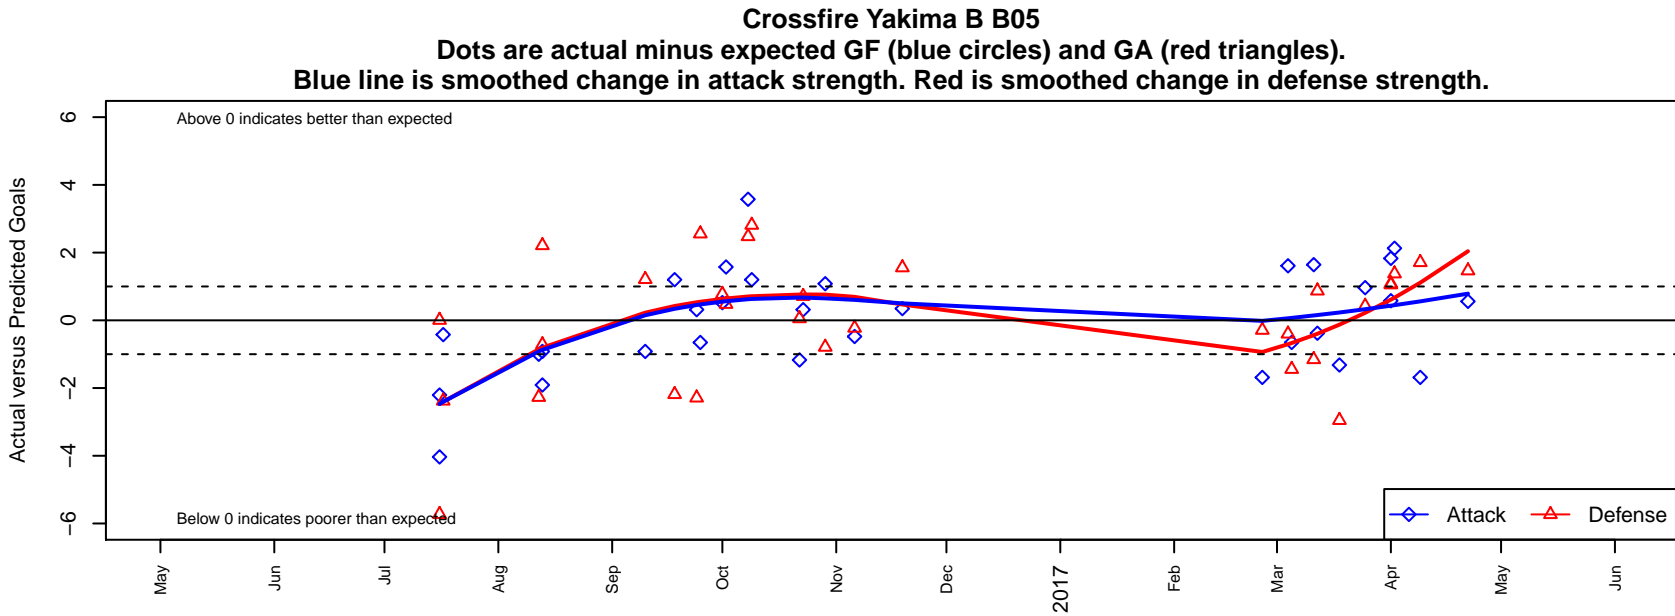

**attack and defense variance (black dot)
relative to other teams
and top 10 in region**

**attack and defense rating
relative to others at age
and all opponents in last 13 months**

Crossfire Yakima B B05

Crossfire Yakima
Yakima, WA
B05 total strength=562
attack=0.73 defense=0.26
fall league = RCL B05 Div 4 9Aside
spr league = Win RCL B05 Div 4

alt names used:
Crossfire Yakima B05
Crossfire Yakima -B05 B
CROSSFIRE YAKIMA U-12 CROSSFIRE BOY
Crossfire Yakima -B05 B
Crossfire Yakima -B05 B

Venues played:
2016 KITG BU12 Green
2016 REDAPT Cup Bronze U12
2016 RCL B05 Div 4 9Aside
2016 Win RCL B05 Div 4
2016 WYS Presidents Cup B05 Division 2