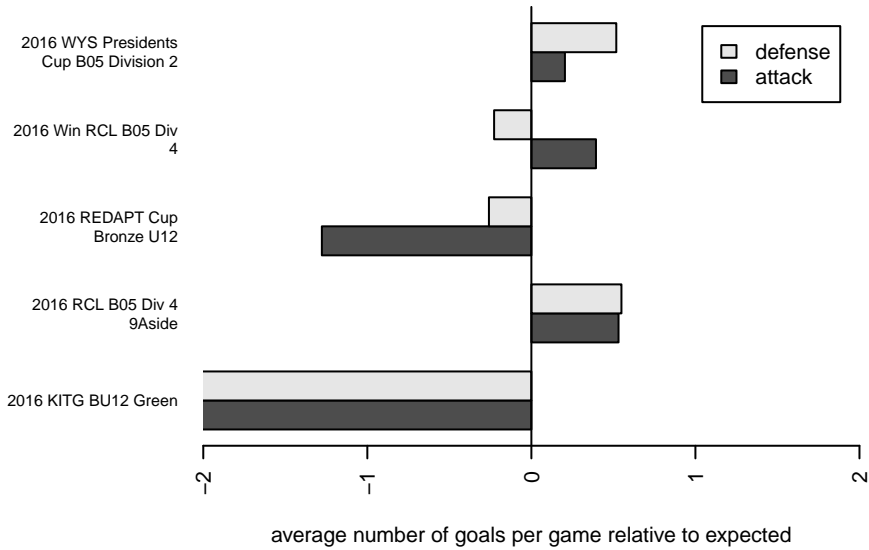

Performance relative to 13 month average