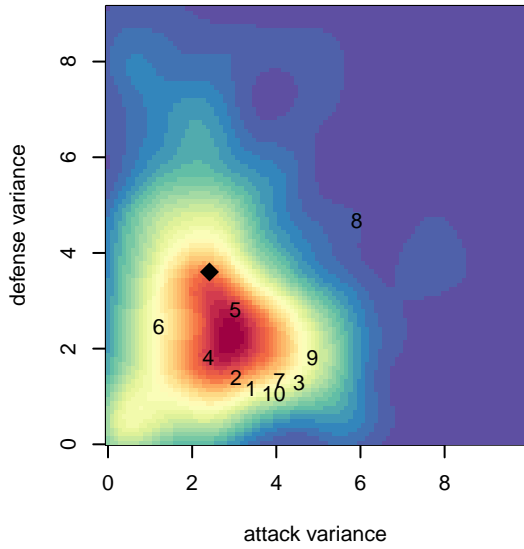

**attack and defense variance (black dot)
relative to other teams
and top 10 in region**