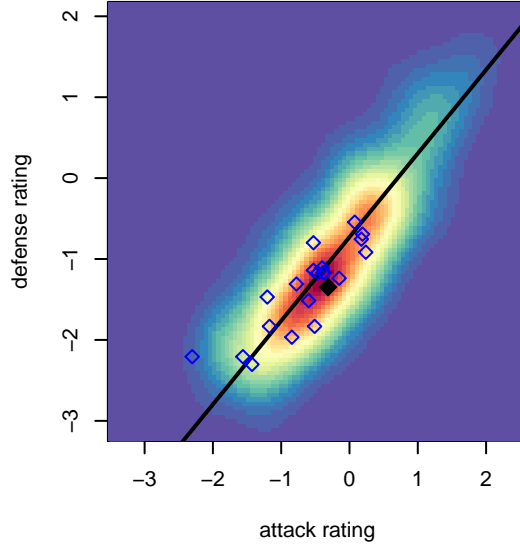

**attack and defense rating
relative to others at age
and all opponents in last 13 months**