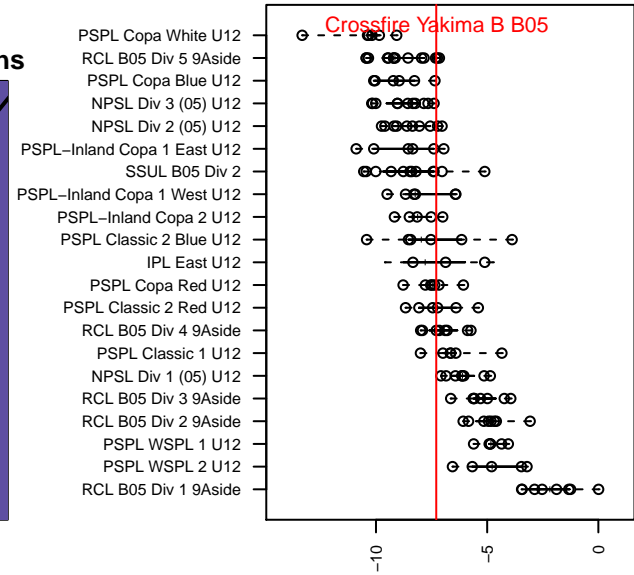

**attack and defense rating
relative to others at age
and all opponents in last 13 months**