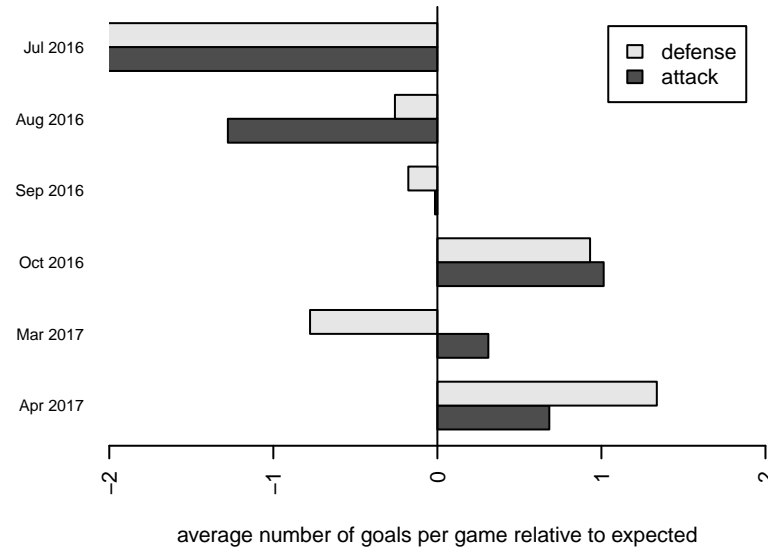

Performance relative to 13 month average